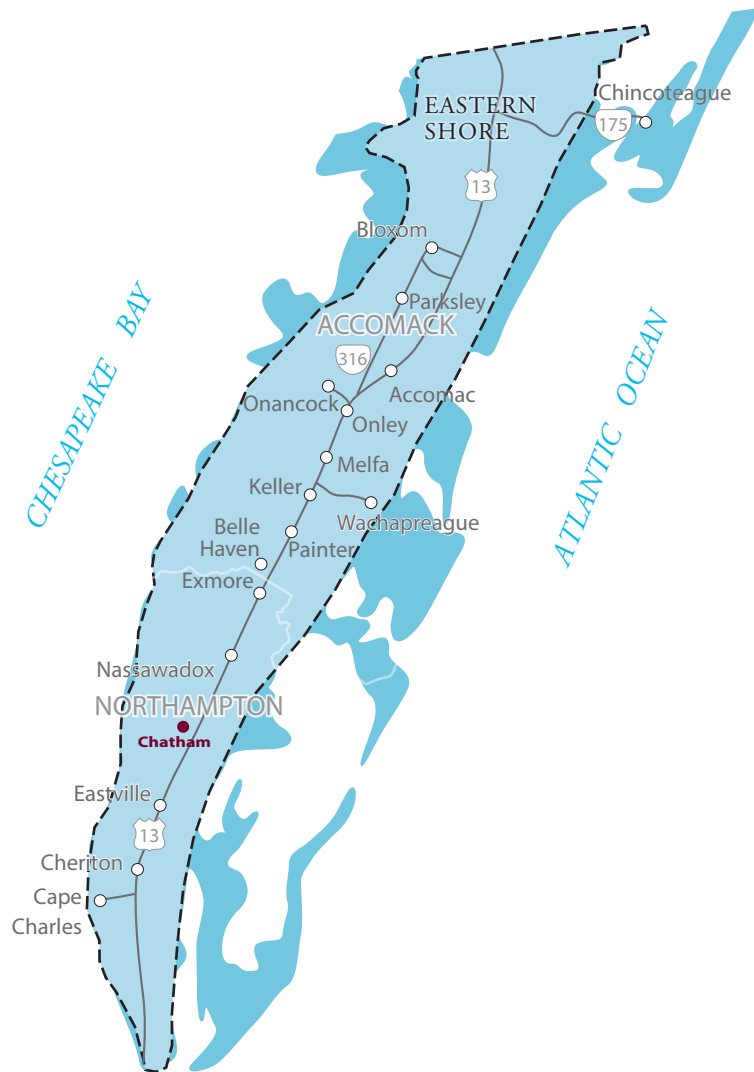

VIRGINIA
WINE

EASTERN SHORE

Chatham Vineyards on Church Creek

9232 Chatham Rd., Machipongo, VA 23405 • 757-678-5588
www.chathamvineyards.com

WINERY & REGION GUIDE

- WINERY
- EASTERN SHORE AVA

VISIT VIRGINIAWINE.ORG/EVENTS FOR THE LATEST FESTIVALS, TASTINGS, CONCERTS, CELEBRATIONS AND WINE-RELATED EVENTS THROUGHOUT THE STATE.